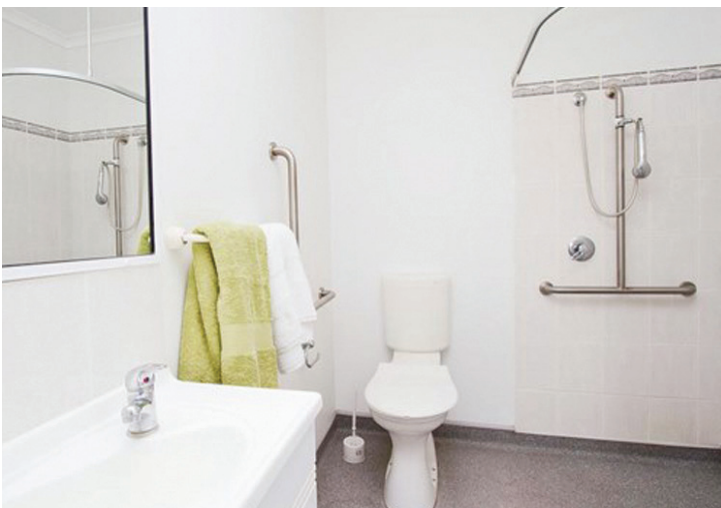

# UNIT FLOOR PLAN

*affordable rentals for seniors...*

- 1** Security Screens & Sliding Doors
- 2** Kitchenette
- 3** Senior Friendly Taps and Grab Rails
- 4** Security Doors
- 5** Step Free Access

Our senior-friendly units have been designed for simple, easy living with a focus on space, comfort and privacy.

All units comprise a cosy living area, kitchenette complete with a refrigerator and microwave for your convenience, large open bedroom, ensuite, and a private courtyard perfect for an outdoor setting.