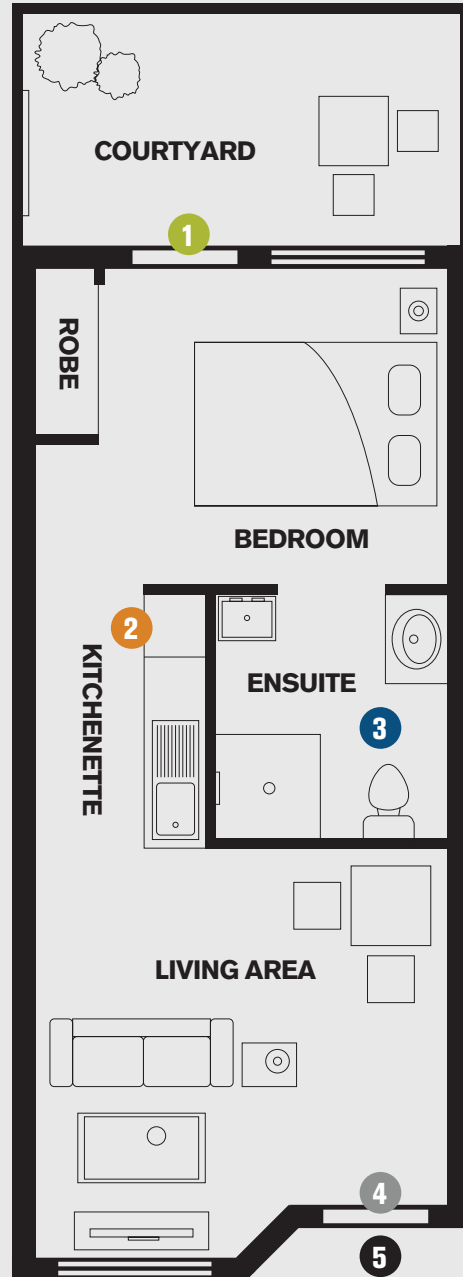

# UNIT FLOOR PLAN

*affordable rentals for seniors...*

- 1** Security Screens & Sliding Doors
- 2** Kitchenette
- 3** Senior Friendly Taps and Grab Rails
- 4** Security Doors
- 5** Step Free Access

Our senior-friendly units have been designed for simple, easy living with a focus on space, comfort and privacy.

All units comprise a cosy living area, kitchenette complete with a refrigerator and microwave for your convenience, large open bedroom, ensuite, and a private courtyard perfect for an outdoor setting.