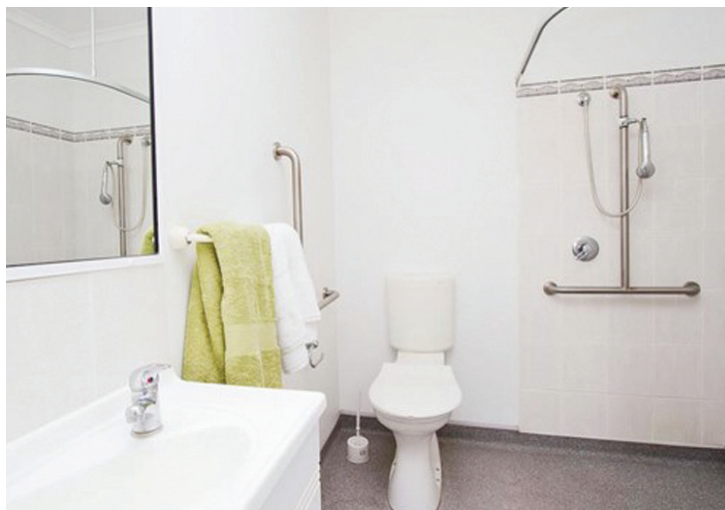

UNIT FLOOR PLAN

affordable rentals for seniors...

- 1** Security Screens & Sliding Doors
- 2** Kitchenette
- 3** Senior Friendly Taps and Grab Rails
- 4** Security Doors
- 5** Step Free Access

Our senior-friendly units have been designed for simple, easy living with a focus on space, comfort and privacy.

All units comprise a cosy living area, kitchenette complete with a refrigerator and microwave for your convenience, large open bedroom, ensuite, and a private courtyard perfect for an outdoor setting.