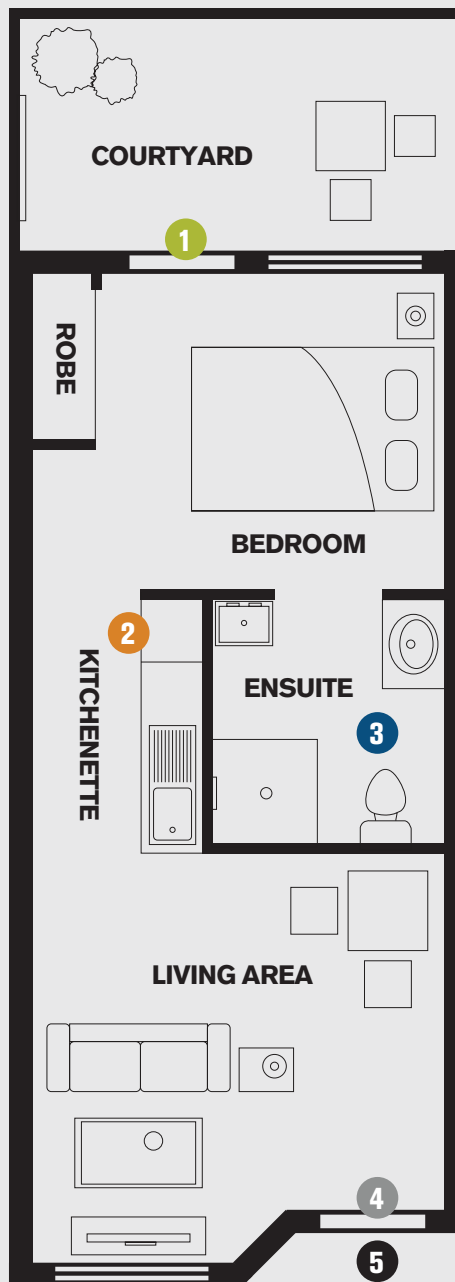

UNIT FLOOR PLAN

affordable rentals for seniors...

- 1** Security Screens & Sliding Doors
- 2** Kitchenette
- 3** Senior Friendly Taps and Grab Rails
- 4** Security Doors
- 5** Step Free Access

Our senior-friendly units have been designed for simple, easy living with a focus on space, comfort and privacy.

All units comprise a cosy living area, kitchenette complete with a refrigerator and microwave for your convenience, large open bedroom, ensuite, and a private courtyard perfect for an outdoor setting.