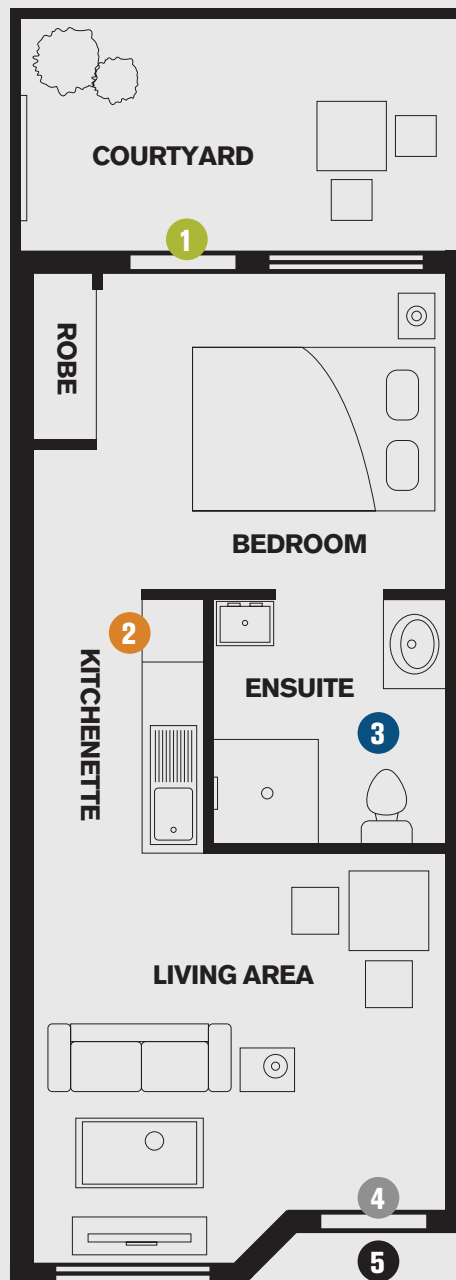

# UNIT FLOOR PLAN

*affordable rentals for seniors...*

- 1** Security Screens & Sliding Doors
- 2** Kitchenette
- 3** Senior Friendly Taps and Grab Rails
- 4** Security Doors
- 5** Step Free Access

Our senior-friendly units have been designed for simple, easy living with a focus on space, comfort and privacy.

All units comprise a cosy living area, kitchenette complete with a refrigerator and microwave for your convenience, large open bedroom, ensuite, and a private courtyard perfect for an outdoor setting.