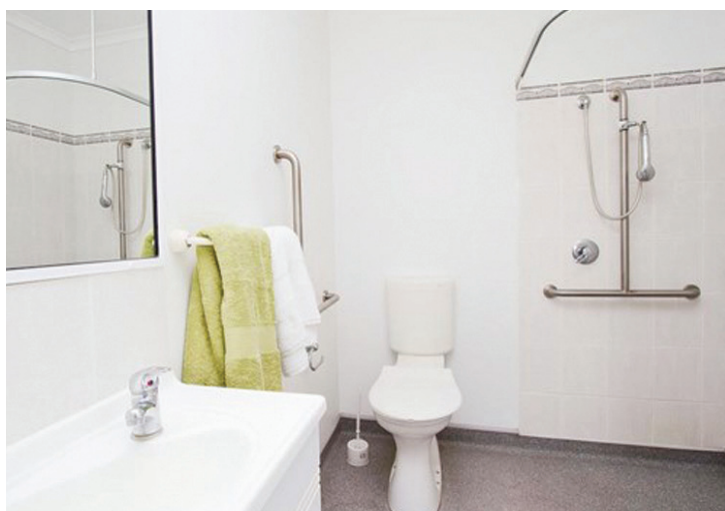

# UNIT FLOOR PLAN

*affordable rentals for seniors...*

- 1** Security Screens & Sliding Doors
- 2** Kitchenette
- 3** Senior Friendly Taps and Grab Rails
- 4** Security Doors
- 5** Step Free Access

Our senior-friendly units have been designed for simple, easy living with a focus on space, comfort and privacy.

All units comprise a cosy living area, kitchenette complete with a refrigerator and microwave for your convenience, large open bedroom, ensuite, and a private courtyard perfect for an outdoor setting.